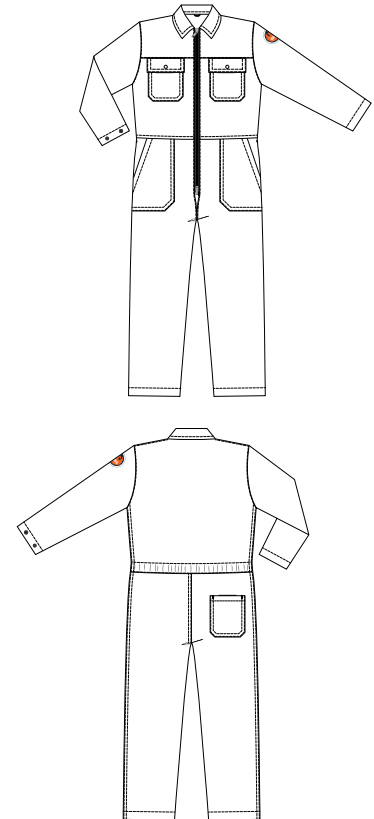

Dapro Kids Coverall

PRODUCT CODE: WKIDSC-RB*

Fabric information

- 100% Cotton
- 200-220 GSM

Features

- > Center front with YKK® two-way **vislon zipper** closure
- > Chest pockets with safety flap and metal snap button closure
- > **Adjustable elastic waistband** for perfect fit
- > Slanted side pockets
- > Back pocket at right hand side
- > **Adjustable cuffs** with plastic snap buttons

Available in colors:
Sizes in stock

Navy Blue *NB EU 92-164	Royal Blue *RB EU 92-164	Vibrant Orange *OR EU 92-164	Flaming Red *RE EU 92-164
Sky Blue *SB EU 92-164	Pink *PI EU 92-164	Yellow *YE EU 92-164	

Extensive
Bartacks

5 Thread
Safety Stitch

YKK® Two Way
Zipper

Adjustable
Cuffs