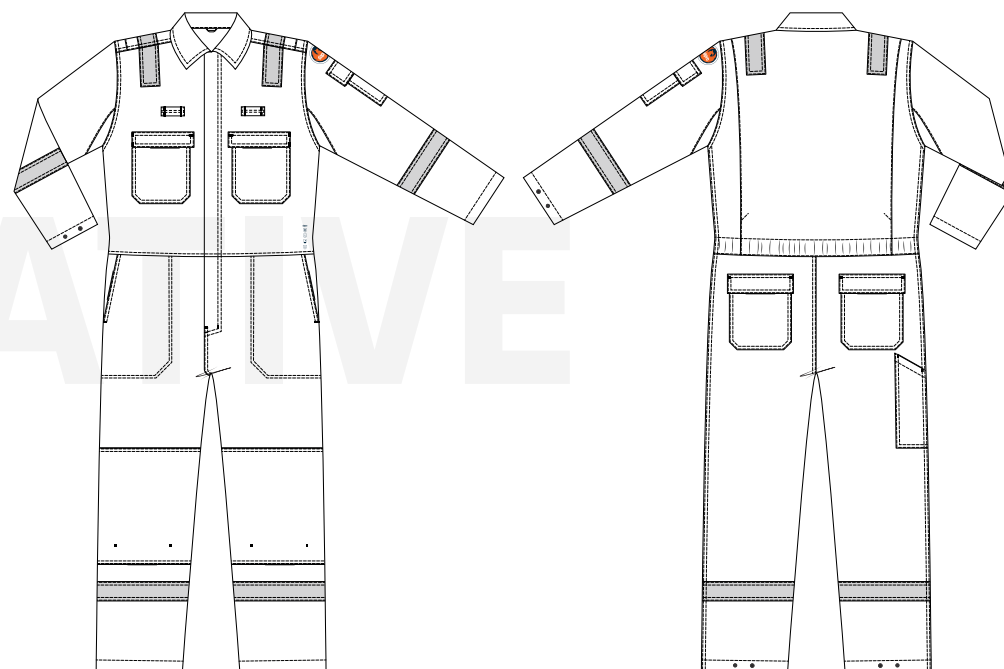

# Roughneck Coverall LW

PRODUCT CODE: WROUCLWPH2-\*

## Features

- > Center front closed with concealed two way zipper and snap buttons
- > Gas detector loops on chest at both sides
- > Pen pocket with safety flap and concealed snap button closure at left hand side sleeve
- > Action armpits for working comfortably above reach
- > Chest pockets with safety flap and concealed zipper closure
- > Side pockets
- > Side vents with safety flap and concealed snap button closure behind side pockets
- > Kneepad pockets
- > Back pleats for improved ergonomics and ultimate comfort
- > Back pockets with safety flap and concealed snap button closure
- > Slanted tool pocket at right hand side leg
- > Adjustable elastic waistband for perfect fit
- > Adjustable cuffs and hems with plastic snap buttons
- > Prolux 50mm FR reflective striping

YKK® Two way zipper

Extensive bartacks

5 thread safety stitch

Lower arm striping

2x

Two gas loops

Adjustable Hems/Cuffs

Action Armpit

EU 44-70