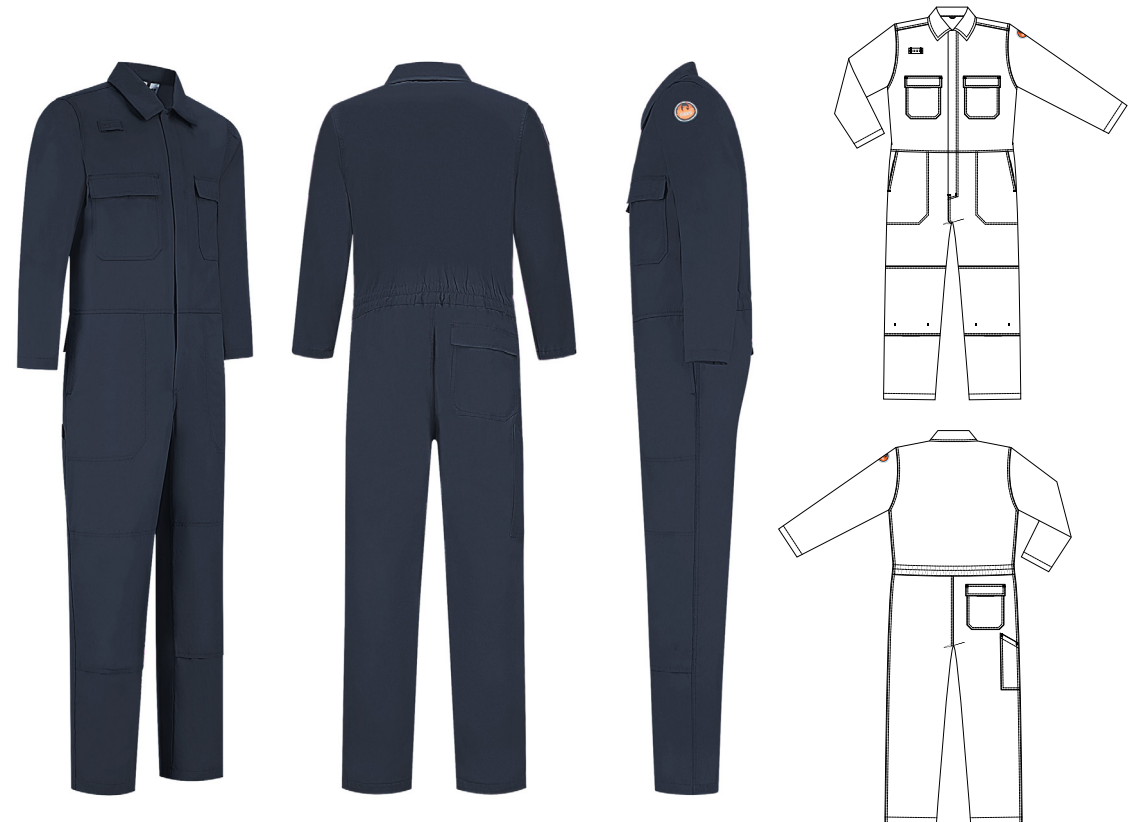

# Dapro Worker 1 Coverall

PRODUCT CODE: WWOR1CKULW-NB\*

## Features

- > Suitable for Tropical climate
- > Center front closed with concealed metal snap buttons
- > **Kneepad pockets**
- > **Gas detector loop** on chest at right hand side
- > Chest pockets with safety flap and concealed metal snap button closure
- > Side pockets
- > **Side vents** with safety flap and concealed metal snap button closure behind side pockets
- > Back pocket with safety flap and concealed metal snap button closure at right hand side
- > Slanted tool pocket at right hand side leg
- > Elastic waistband for improved fit

Available in colors:  
Sizes in stock

Navy Blue *NB EU 50-62	Royal Blue *RB EU 50-62	Vibrant Orange *OR EU 50-62		
Flaming Red *RE EU 50-62	Wolf Grey *WG EU 50-62	Sky Blue *SB EU 50-62	White *WH EU 50-62	

Available on request: EU 42-72

Extensive  
Bartacks

5 Thread  
Safety Stitch

Single  
Gas Loop