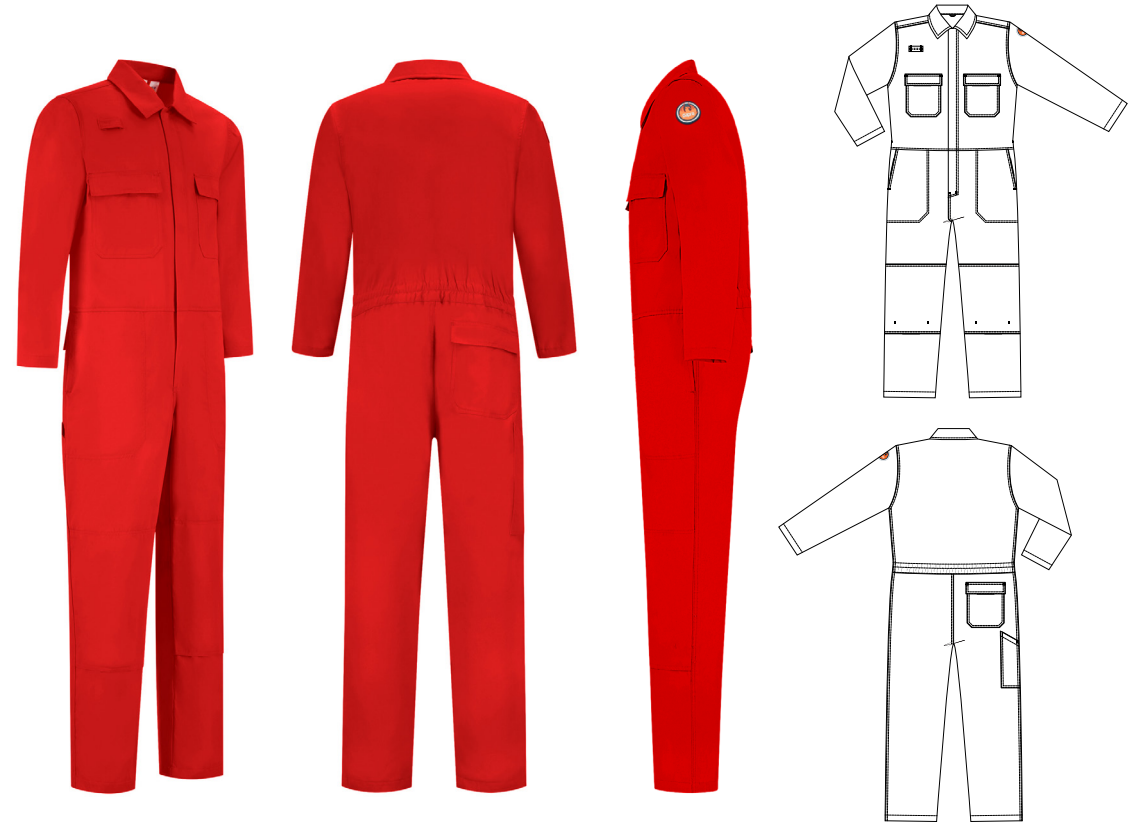

# Dapro Worker 1 Coverall

PRODUCT CODE: WWOR1CKULW-RE\*

## Features

- > Suitable for Tropical climate
- > Center front closed with concealed metal snap buttons
- > **Kneepad pockets**
- > **Gas detector loop** on chest at right hand side
- > Chest pockets with safety flap and concealed metal snap button closure
- > Side pockets
- > **Side vents** with safety flap and concealed metal snap button closure behind side pockets
- > Back pocket with safety flap and concealed metal snap button closure at right hand side
- > Slanted tool pocket at right hand side leg
- > Elastic waistband for improved fit

Available in colors:  
Sizes in stock

Navy Blue *NB EU 50-62	Royal Blue *RB EU 50-62	Vibrant Orange *OR EU 50-62		
Flaming Red *RE EU 50-62	Wolf Grey *WG EU 50-62	Sky Blue *SB EU 50-62	White *WH EU 50-62	

Available on request: EU 42-72

Extensive Bartacks

5 Thread Safety Stitch

Single Gas Loop